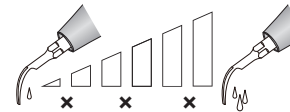

EMS[®] E9

Satelec[®] E9-S

Order Code 6680609

Order Code 6680615

Function Description: Flexible, used for irrigation

Mode: E
Power: 1-3

Recommended
Service Life
20 root canals

Water Flow Rate
No water