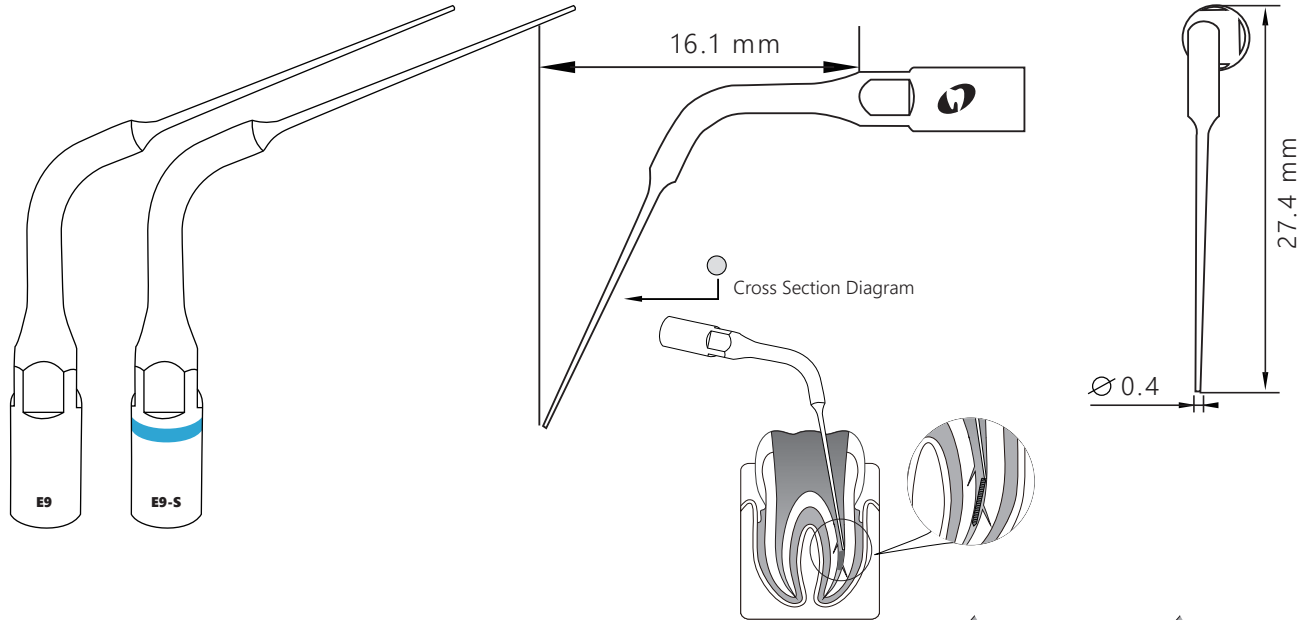

EMS[®] E9

Satelec[®] E9-S

Order Code 6680609

Order Code 6680615

Function Description: Flexible, used for irrigation

Mode: E
Power: 1-3

Recommended
Service Life
20 root canals

Water Flow Rate
No water