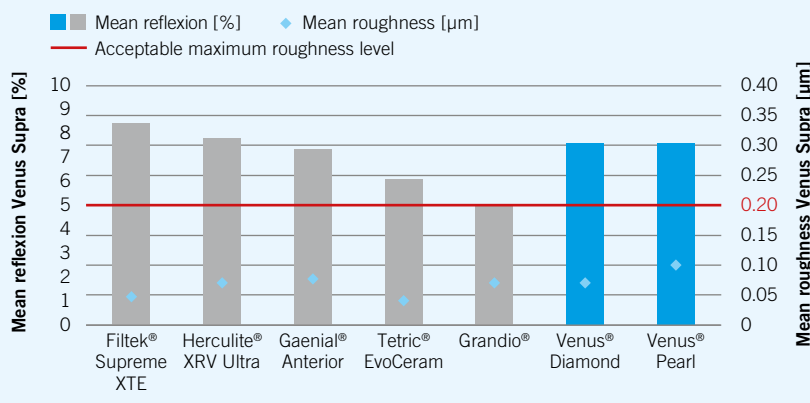

Venus supra polishing leads to excellent polishing results