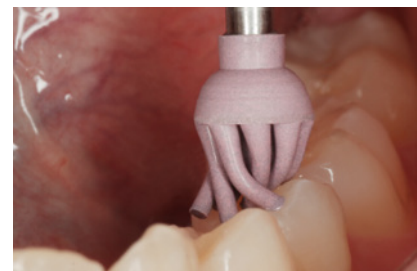

The brush bristles can be bent for easy access to fissures

kulzer.com/try-more-venus