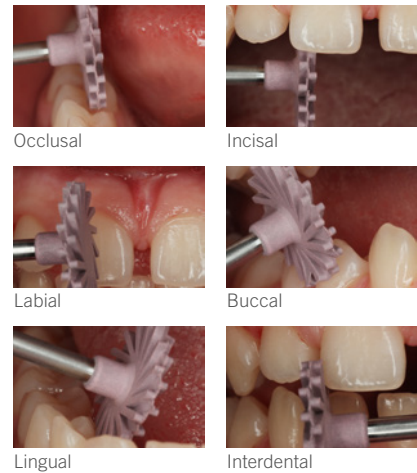

Versatility: Twist Disc – ideal polishing results on various composite surfaces

Art. Code	Article	Content
Intro Kit		
66087541	Venus supra Intro Kit 2x5	1 pre and 1 high gloss polisher of each shape (Flame, Cup, Large Flame, Twist Brush, Twist Disc)
New Shapes		
66093899	Venus supra Refill Pre Twist Disc	10 pre polishers of shape Twist Disc
66093900	Venus supra Refill Gloss Twist Disc	10 high gloss polishers of shape Twist Disc
66093901	Venus supra Refill Pre Twist Brush	10 pre polishers of shape Twist Brush
66093902	Venus supra Refill Gloss Twist Brush	10 high gloss polishers of shape Twish Brush
New Refills		
66093893	Venus supra Refill Pre Cup	10 pre polishers of shape Cup
66093894	Venus supra Refill Gloss Cup	10 high gloss polishers of shape Cup
66093895	Venus supra Refill Pre Flame	10 pre polishers of shape Flame
66093896	Venus supra Refill Gloss Flame	10 high gloss polishers of shape Flame
66093897	Venus supra Refill Pre Large Flame	10 pre polishers of shape Large Flame
66093898	Venus supra Refill Gloss Large Flame	10 high gloss polishers of shape Large Flame