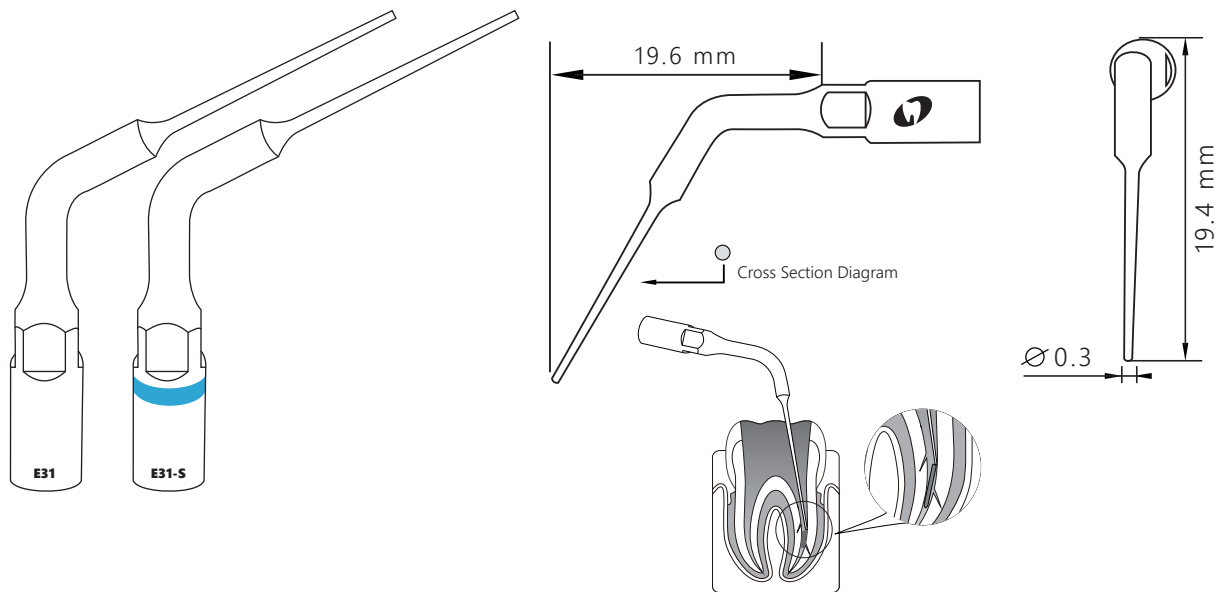

EMS[®] E31

Satelec[®] E31-S

Order Code 6680612

Order Code 6680662

Function Description: Removal of foreign particles in one-third of the canal

Mode: E
Power: 1-3

Recommended
Service Life
50 root canals

Water Flow Rate
low&mid