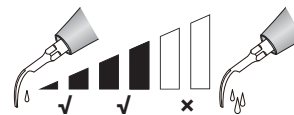

EMS[®] E31

Satelec[®] E31-S

Order Code 6680612

Order Code 6680662

Function Description: Removal of foreign particles in one-third of the canal

Mode: E
Power: 1-3

Recommended
Service Life
50 root canals

Water Flow Rate
low&mid