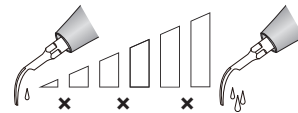

EMS® E3

Satelec® E3-S

Order Code 6680538

Order Code 6680657

Function Description: For lateral condensation of gutta percha by heating effect

Mode: E  
Power: 1-3

Recommended  
Service Life  
500 root canals

Water Flow Rate  
No water