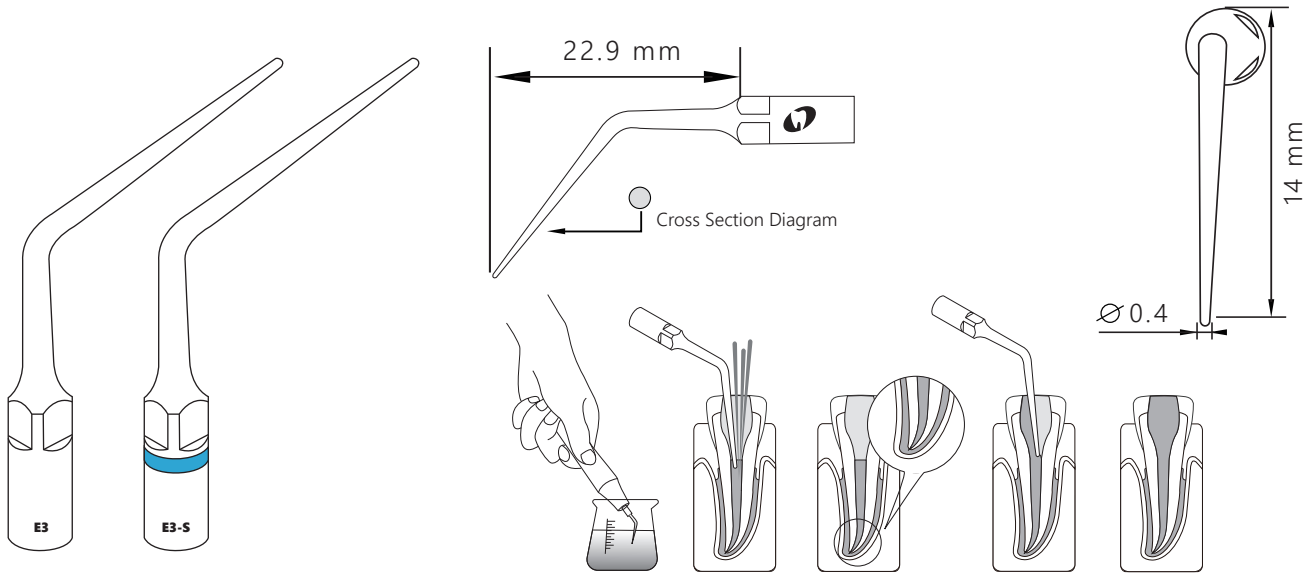

EMS® E3

Satelec® E3-S

Order Code 6680538

Order Code 6680657

Function Description: For lateral condensation of gutta percha by heating effect

Mode: E  
Power: 1-3

Recommended  
Service Life  
500 root canals

Water Flow Rate  
No water