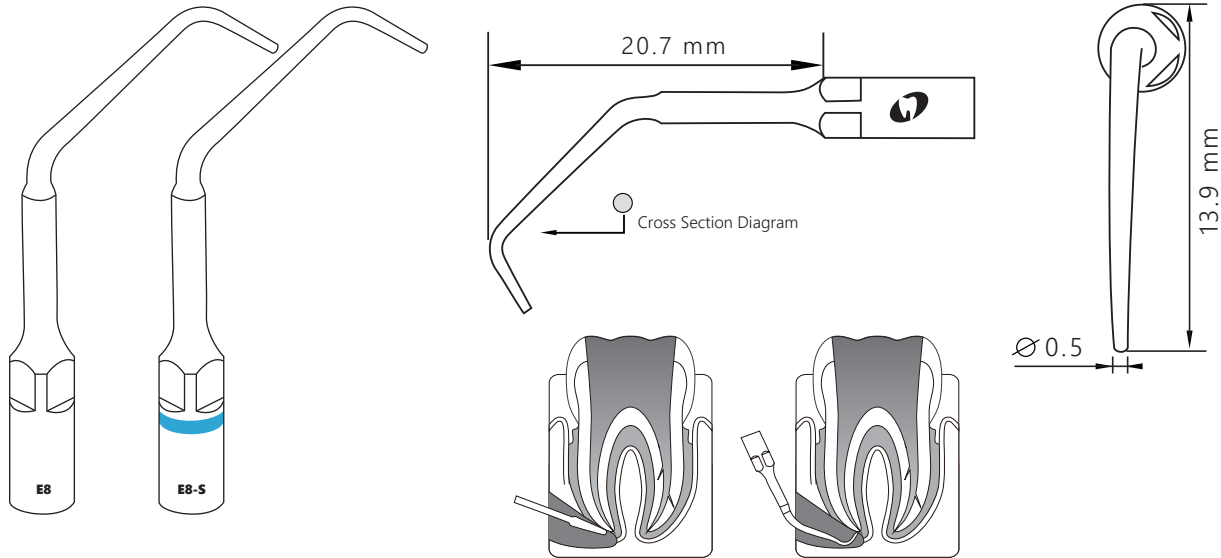

EMS[®] E8

Satelec[®] E8-S

Order Code 6680608

Order Code 6680614

Function Description: Used to brush the canal walls during re-treatment

Mode: E
Power: 1-6

Recommended
Service Life
50 root canals

Water Flow Rate
low, mid & high